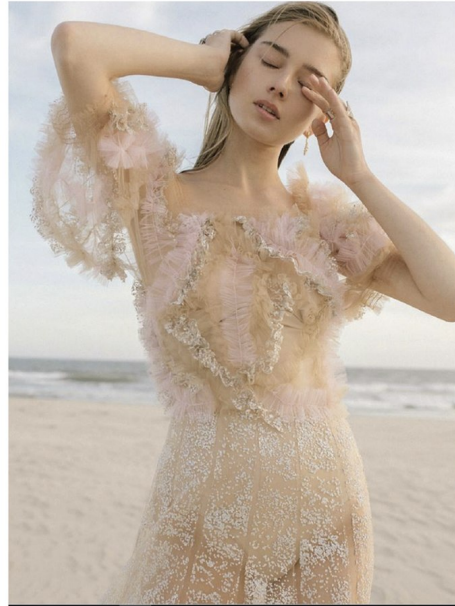

MARGARITA VISHNIAKOVA

HEIGHT 174CM / BUST 84CM / WAIST 59CM / HIPS 89CM / SHOE 40 EU /
HAIR DARK BLONDE / EYES GREEN

300 | Fashion

34

DUBAI DESIGN DISTRICT • BUILDING 1 • FLOOR 1 • OFFICE B108 • DUBAI • UAE • TELEPHONE • +971
4 770 7362 | www.signature-element.com